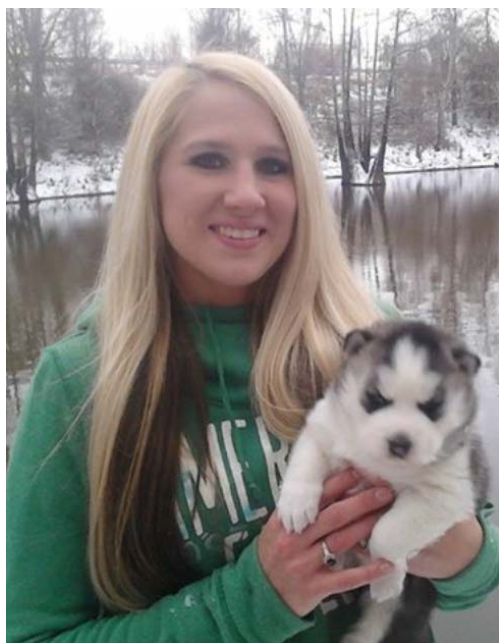

MISSING PERSON

Rebecca Paulk Lauderdale County, MS.

Name:	Rebecca Paulk
Date Missing:	September 7 th 2015
Missing From:	Lauderdale County, MS.
DOB:	December 25 th 1988
Age:	26 Years-Old
Hair Color:	Blonde (long & straight)
Height:	5' 6"
Weight:	130 lbs.
Eye Color:	Green
Sex:	Female
Race:	White
Complexion:	Fair
Police/Sheriff:	Lauderdale Co. Sheriff's Off.
Officer/Deputy Name:	Lt. Boswell
Officer's Phone #:	(601) 486-4952
Officer's Case #:	# 2015012942
TES Case #:	# 15-1611

26 year-old Rebecca Paulk was last seen in Linden, Alabama on September 7th 2015, and vehicle was later found abandoned in a wooded area in Lauderdale County, Mississippi. Rebecca was wearing blue jeans and an unknown color t-shirt. Rebecca has the tattoo of a fairy on her right torso, "R C" in her bikini area and the word "Love" with some designs tattooed on her left wrist. If you have seen Rebecca since her disappearance, if you know of her current whereabouts, or if you have any information concerning her disappearance; please contact the Lauderdale County Sheriff's Department at (601) 486-4952 – or Texas EquuSearch at (281) 309-9500.