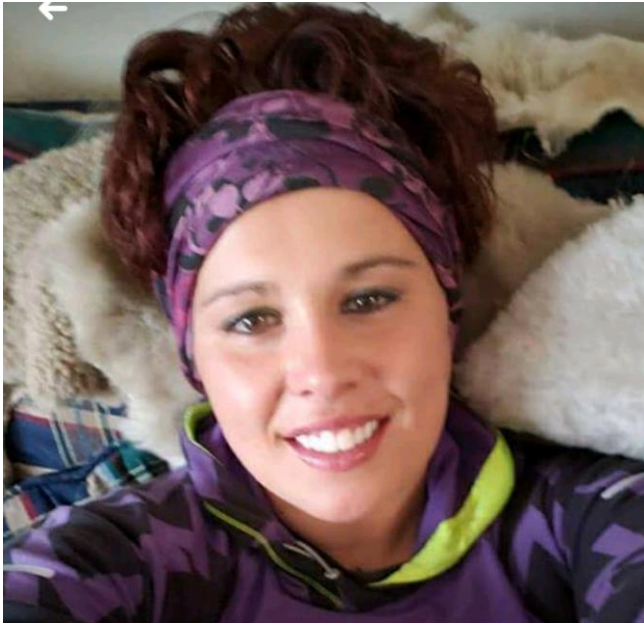

# Missing Person

## Ashley Meiss Ogden, Kansas

<b>Name:</b>	Ashley Meiss
<b>Date Missing:</b>	May 18 <sup>th</sup> 2018
<b>Missing From:</b>	Ogden, Kansas
<b>DOB:</b>	June 3 <sup>rd</sup> 1987
<b>Age:</b>	30 Years-Old
<b>Hair Color:</b>	Brown
<b>Height:</b>	5' 4"
<b>Weight:</b>	135 – 150 lbs.
<b>Eye Color:</b>	Brown
<b>Sex:</b>	Female
<b>Race:</b>	White
<b>Complexion:</b>	Medium
<b>Police/Sheriff:</b>	Riley County Police Depart.
<b>Officer/Deputy Name:</b>	Det. Tucker
<b>Officer's Phone #:</b>	(785) 537-2112
<b>Officer's Case #:</b>	# 18-003250
<b>TES Case #:</b>	# 18-1894

30 year-old Ashley Meiss was last seen in Ogden, Kansas on May 18<sup>th</sup> 2018. Ashley was last wearing a black spandex running outfit with headband, running shoes and small black back pack. Ashley has multiple tattoos including a total right arm sleeve, and the names & dates of children on her left arm. If you have seen Ashley Meiss since her reported disappearance, if you know of her current whereabouts, or if you have any information concerning Ashley's disappearance; please call the Riley County Police Department at (785) 537-2112 - or call Texas EquuSearch at (281) 309-9500.