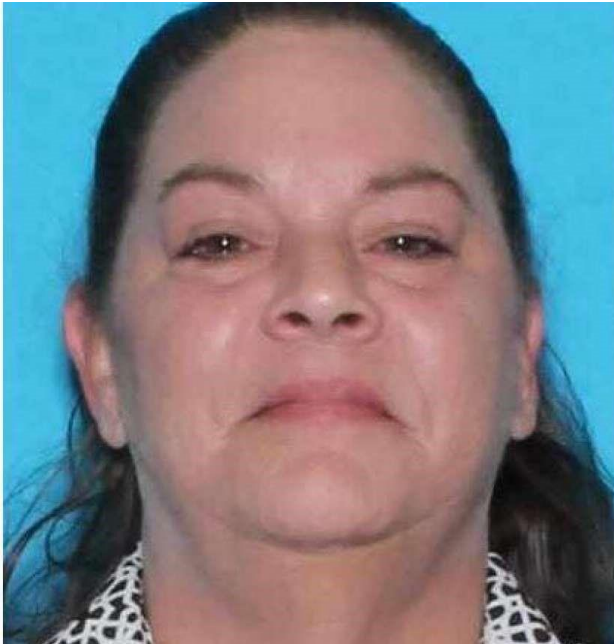

MISSING PERSON

Theresa Kirkpatrick Montgomery County TEXAS

Name:	Theresa Kirkpatrick
Date Missing:	July 28 th 2017
Missing From:	Sam Houston National Forest
DOB:	
Age:	55 Years-Old
Hair Color:	Dark Brown
Height:	5' 2"
Weight:	200 lbs.
Eye Color:	Hazel
Sex:	Female
Race:	White
Complexion:	Medium
Police/Sheriff:	Montgomery Co. Sheriff's Off.
Officer/Deputy Name:	Det. Tim Hollyfield
Officer's Phone #:	(936) 760-5800
Officer's Case #:	
TES Case #:	# 17-1812

55 year-old Theresa Kirkpatrick was last seen on July 28th 2017 while walking with her husband in the Sam Houston National Forest near New Waverly, Texas. Theresa was either wearing a pink & orange blouse, or a white blouse. Theresa has Diabetes and high blood pressure, and needs to be found quickly to be given her the medication she needs. If you have seen Theresa Kirkpatrick since her disappearance, if you know of her current whereabouts or if you have any information concerning her disappearance; please call the Montgomery County Sheriff's Office at (936) 760-5800 - or call Texas EquuSearch at (281) 309-9500.