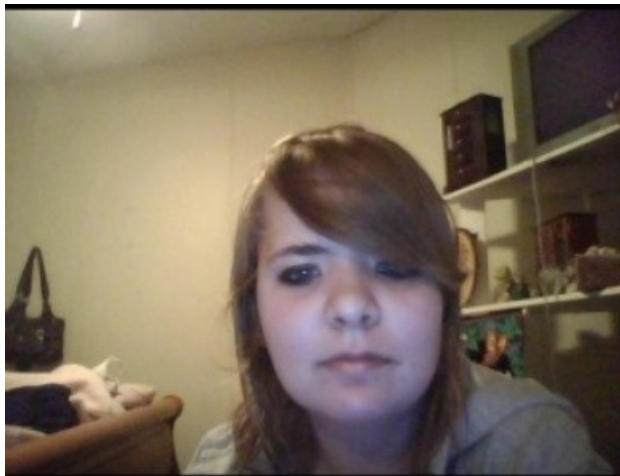

# ENDANGERED MISSING PERSON

**ASHLEY COLLARD, 21 YRS.  
SANTA FE, TX**

<b>Name:</b>	Ashley Collard
<b>Date Missing:</b>	01/04/13
<b>Missing From:</b>	Santa Fe, TX
<b>DOB:</b>	
<b>Age:</b>	21 Years
<b>Hair Color:</b>	Light Brown
<b>Height:</b>	5'0"
<b>Weight:</b>	140-145 lbs.
<b>Eye Color:</b>	Blue
<b>Sex:</b>	Female
<b>Race:</b>	Caucasian
<b>Complexion:</b>	Medium
<b>Police/Sheriff:</b>	Galveston County S.O.
<b>Officer/Deputy Name:</b>	Det. Echols
<b>Officer's Phone #:</b>	409-766-2322, Option 2
<b>Officer's Case #:</b>	1300000033
<b>TES Case #:</b>	12-1336

Ashley Collard, age 21, was last seen on Friday, January 4, 2013 in Santa Fe, TX. She normally wears glasses, but was not wearing them when she left home. Collard has a chipped front tooth, and her fingernails were painted dark blue. When last seen, Collard was wearing a black coat with fur trim on the hood, a dark blue hooded sweatshirt, black Capri-style pants and zebra-print flip flops. When she left, Collard was carrying a brown Western-style purse and she also took a black and white Shih Tzu puppy with her. Ashley suffers from seizures and has the mental capacity of an 8 year-old. If you have any information, please call the Galveston County Sheriff's Office at (409) 766-2322, option 2 or Texas EquuSearch at (281) 309-9500.