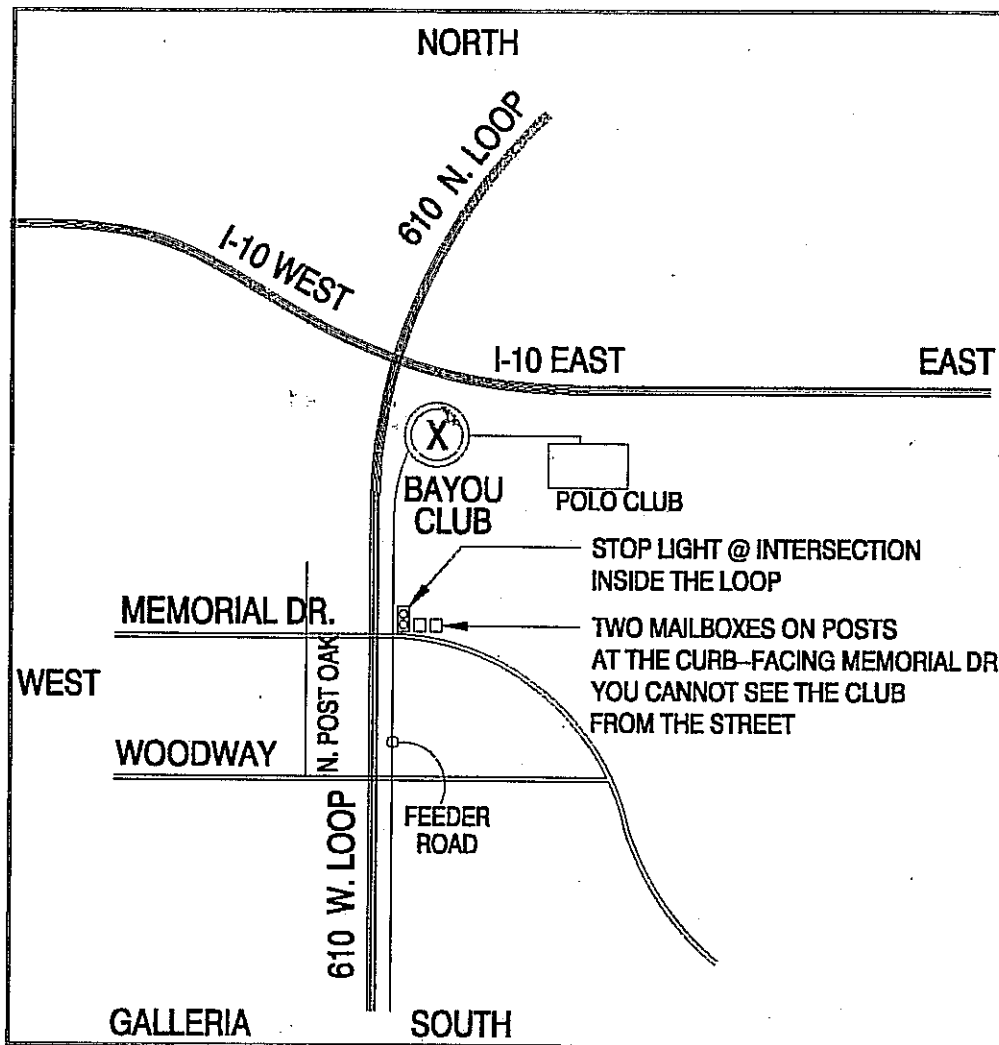

Bayou Club of Houston

8550 Memorial Drive, Houston, TX 77024 • (713) 686-4000

Directions to the Bayou Club

The Bayou Club is located north of Memorial Drive just inside the 610 Loop. Going north on 610, exit Woodway/Memorial, and stay on the feeder road headed north crossing Memorial Drive. At this point, the feeder road becomes a private drive winding through the woods. A "Dead End" road sign will be on your left after crossing Memorial Drive. The Bayou Club is the second right-hand turn. A sign is at the entrance to the Club.