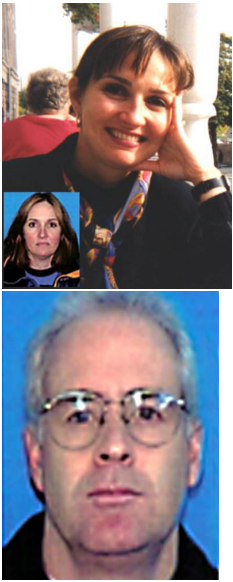

MISSING PERSON

MARY NUNES (KELLEY) - 8 yrs old Whitefield, NH

Name:	Mary Elizabeth Nunes (Kelley)
Date Missing:	10/22/2004
Missing From:	Whitefield, New Hampshire
DOB:	February 19, 1996
Age:	8 years old when missing
Hair Color:	Brown
Height:	4'4
Weight:	48lbs
Eye Color:	Brown
Sex:	Female
Race:	White
Complexion:	Olive
Police/Sheriff:	US Marshals Service
Deputy Name:	US Marshal William Marr
Officer's Phone #:	207/780-3355
Officer's Email:	William.Marr@usdoj.gov
TES Case #:	06-616

Mary Nunes (Kelley), age 8, Whitefield, NH, was abducted by her non-custodial mother, Genevieve San Martin Kelley: DOB 02/11/64, and her stepfather, Scott David Kelley: DOB 12/17/64, on October 22, 2004. Felony warrants are on file for both abductors. Genevieve is a physician and former US Air Force flight surgeon; she also speaks fluent Spanish. The family may have fled the US.