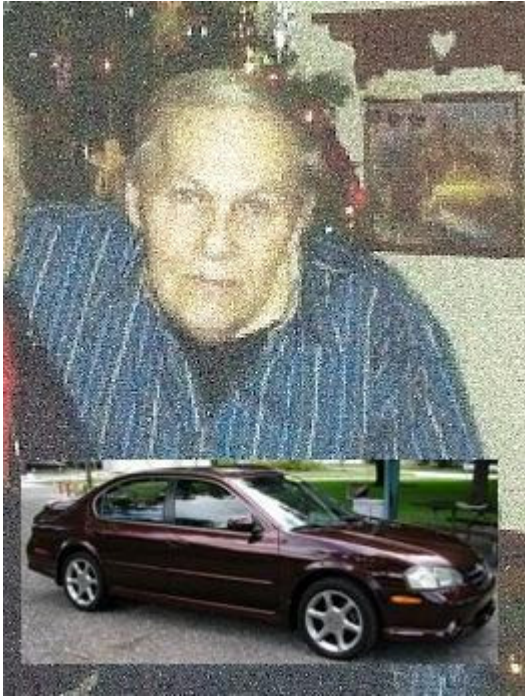

MISSING PERSON

**CHARLES SPEER, 75 YRS.
ERIE, PA**

Name:	Charles Speer
Date Missing:	06/26/10
Missing From:	Erie, PA
DOB:	06/13/35
Age:	75 Years
Hair Color:	Gray
Height:	5'9"
Weight:	150 lbs.
Eye Color:	Blue
Sex:	Male
Race:	Caucasian
Complexion:	Light
Police/Sheriff:	PA State Police, Erie Station
Officer/Deputy Name:	Trooper Van Horn
Officer's Phone #:	(814) 898-1641
Officer's Case #:	E01-1402118
TES Case #:	10-1159

Charles Speer, age 75, was last seen on Saturday, June 26, 2010, around 6:45 p.m., driving away from Presque Downs Casino, 8199 Perry Highway, Erie, PA 16509. Mr. Speer was last seen driving a 1998 Maroon Nissan Maxima with a moon roof and a spoiler, PA License Plate No. GFA 9486. Charles was last seen wearing a gray Polo shirt with a stripe across the front, black pants, black sneakers and a blue NASCAR cap. Please call the PA State Police at (814) 898-1641 if you have any information.